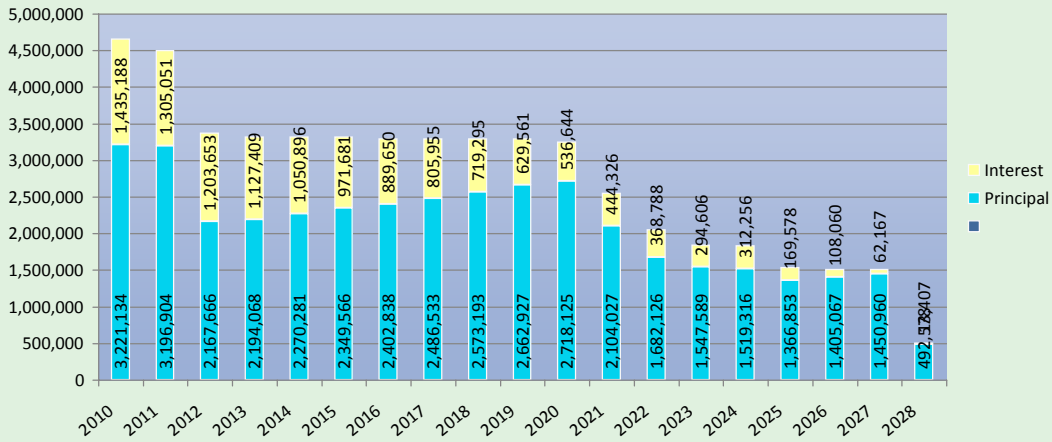

City of Lorain Water Pollution Control Debt Yearly Principal & Interest as of December 31, 2009

City of Lorain Water Pollution Control Debt (in thousands) as of 12/31/2009